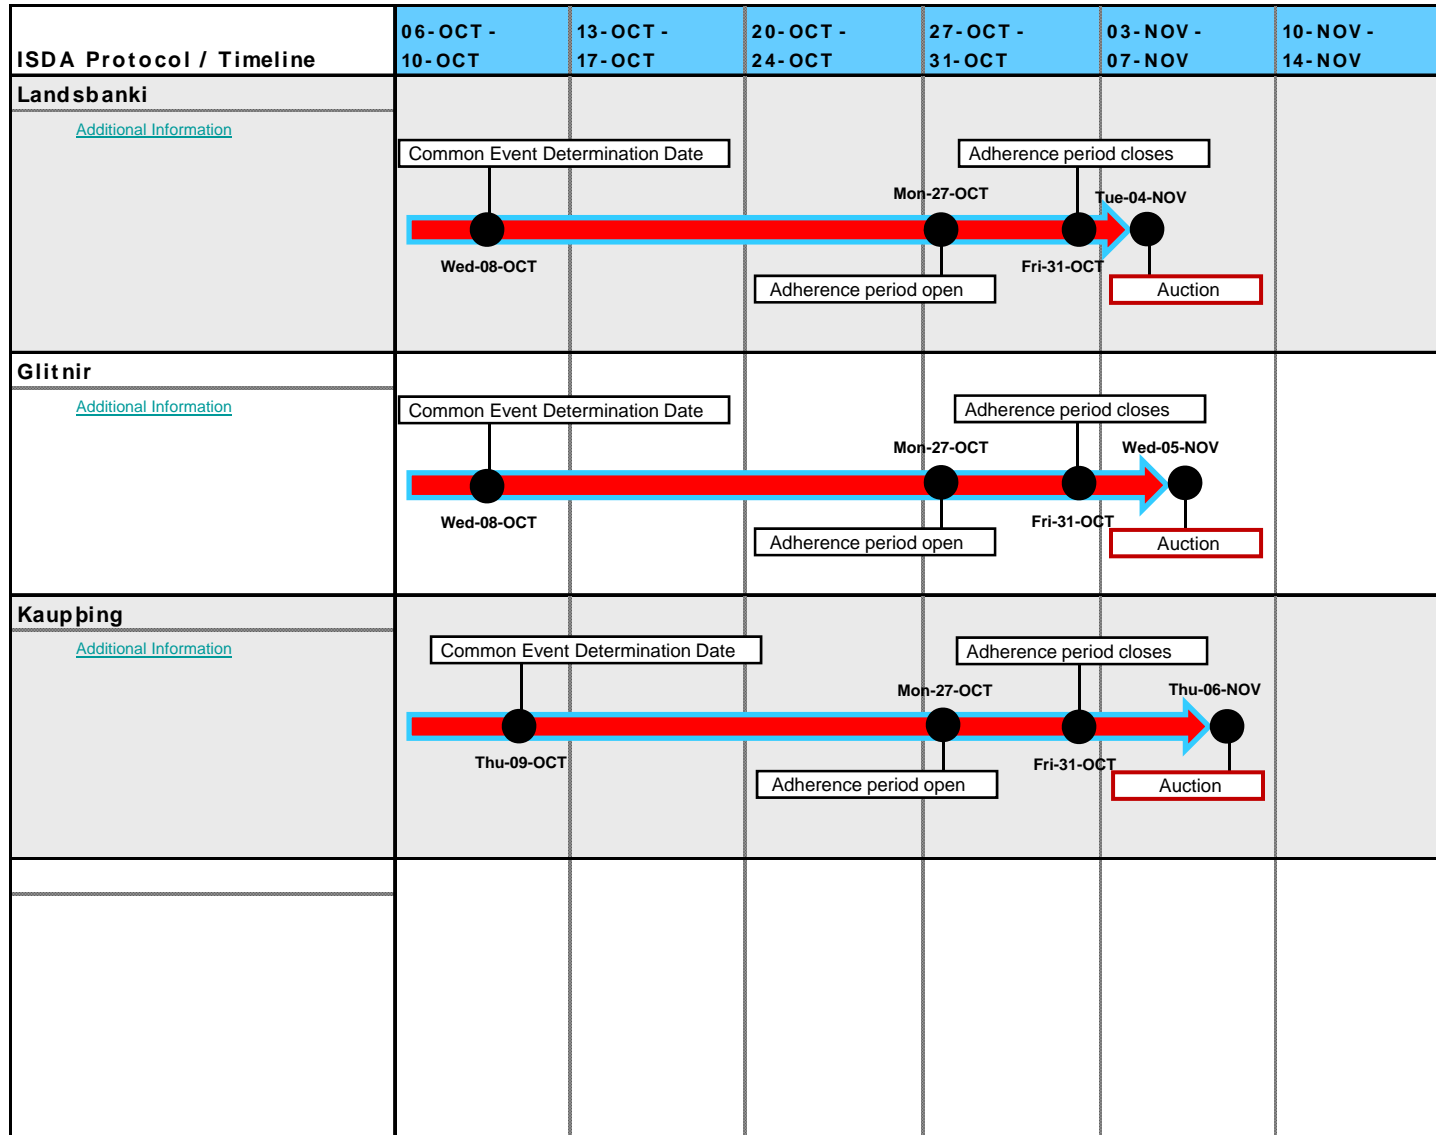

ISDA Protocol Timeline

Note that this document is subject to changes and should not be considered as final

Last Updated: November 07, 2008

ISDA Protocol Timeline

Note that this document is subject to changes and should not be considered as final

Last Updated: November 07,2008