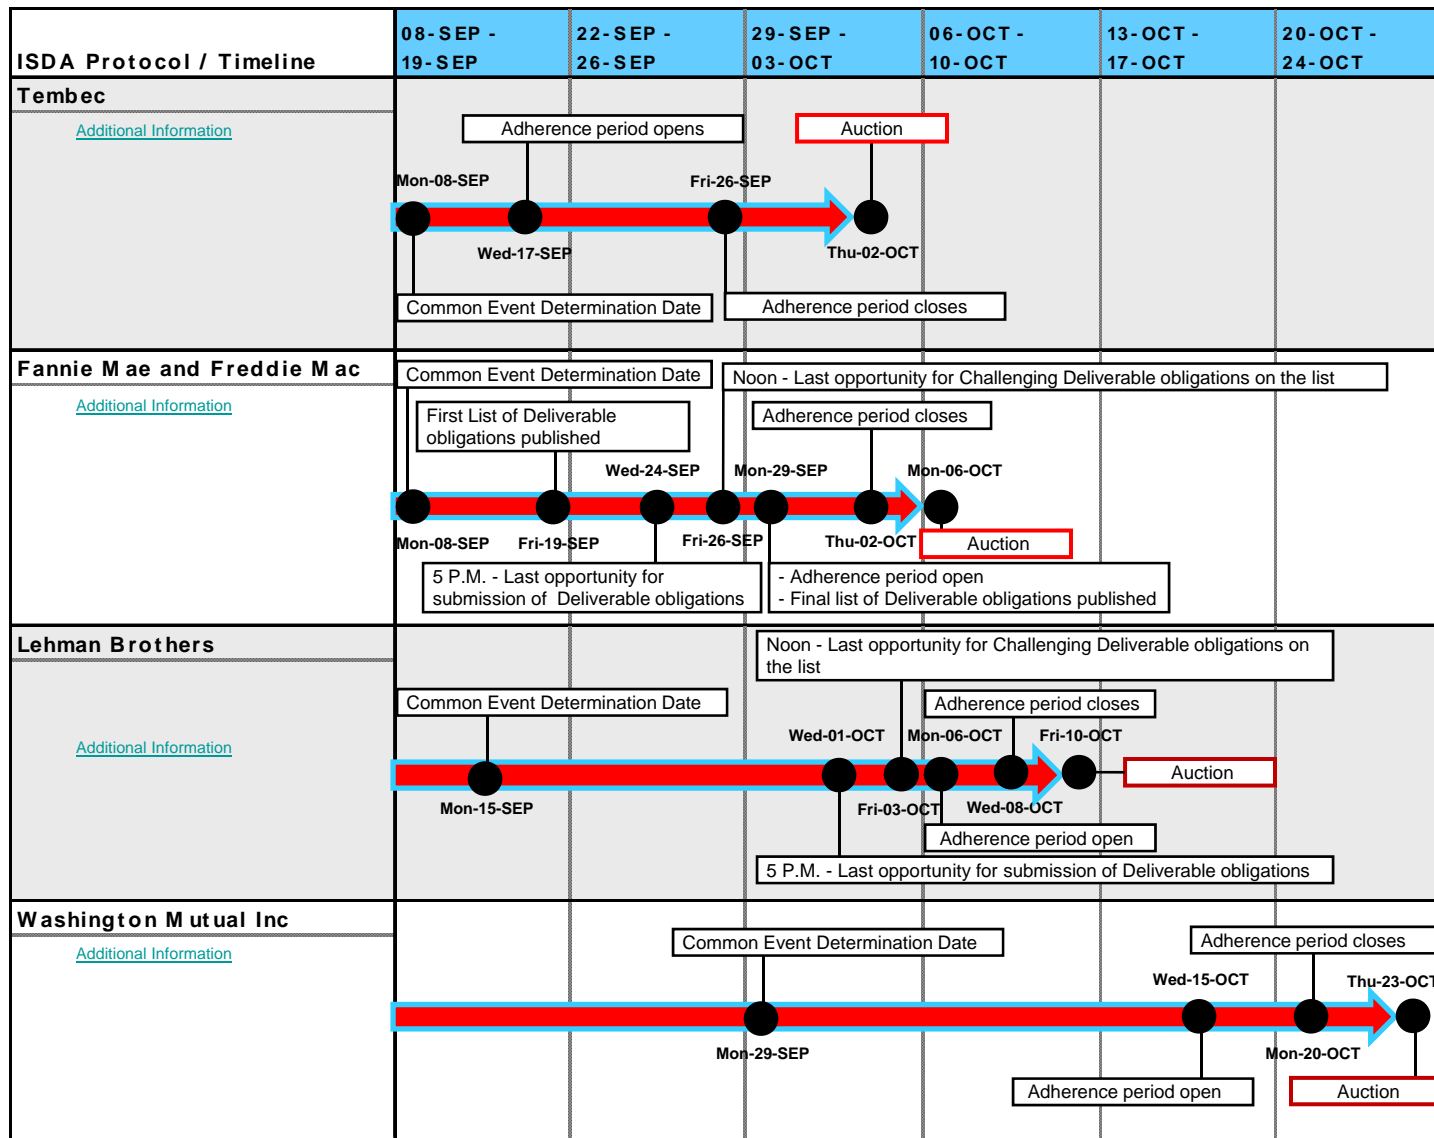

ISDA Protocol Timeline

Note that this document is subject to changes and should not be considered as final

Last Updated: November 07, 2008

ISDA Protocol Timeline

Note that this document is subject to changes and should not be considered as final

Last Updated: November 07,2008